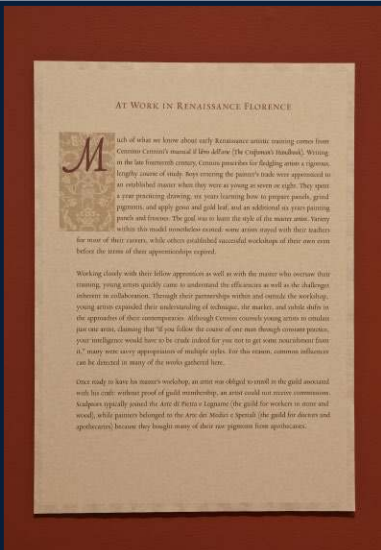

**77 Woodstock Ave
Rutland, VT 05701
802.773.6143
www.AwesomeGraphics.com**